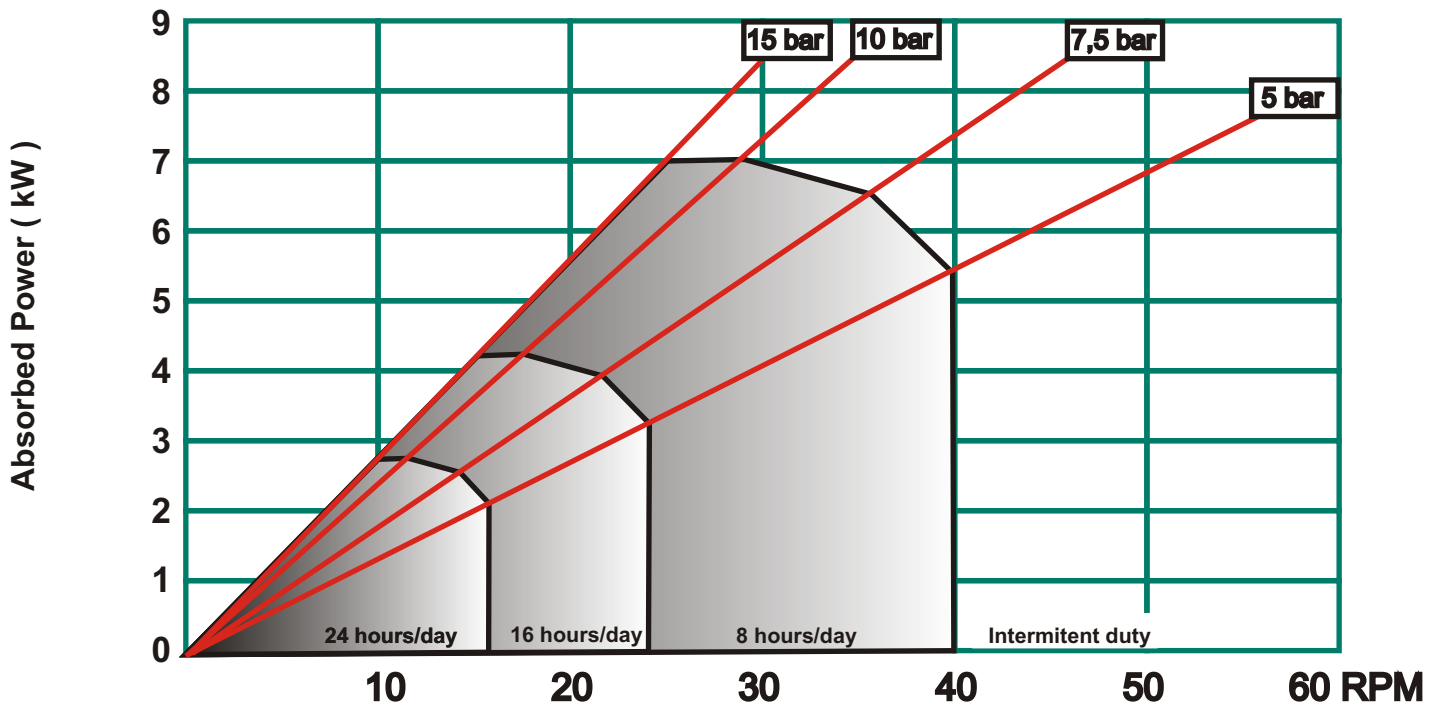

RBT-70 Model

Performance curve

Torque (Nm)

Pressure (bar)	Nominal Torque (Nm)
Minimum starting torque	1200
5	1300
7,5	1800
10	2300
15	2700