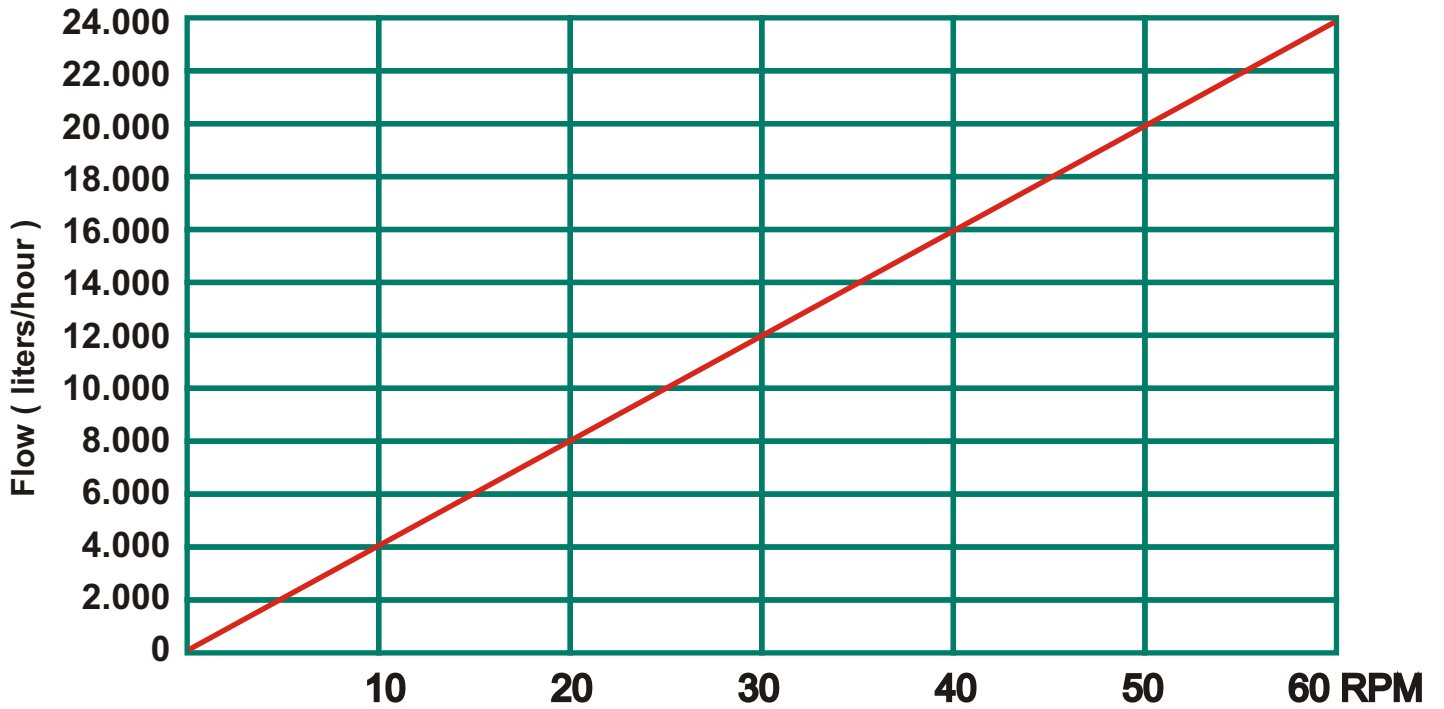

RBT-70 Model

Performance curve

Torque (Nm)

Pressure (bar)	Nominal Torque (Nm)
Minimum starting torque	1200
5	1300
7,5	1800
10	2300
15	2700