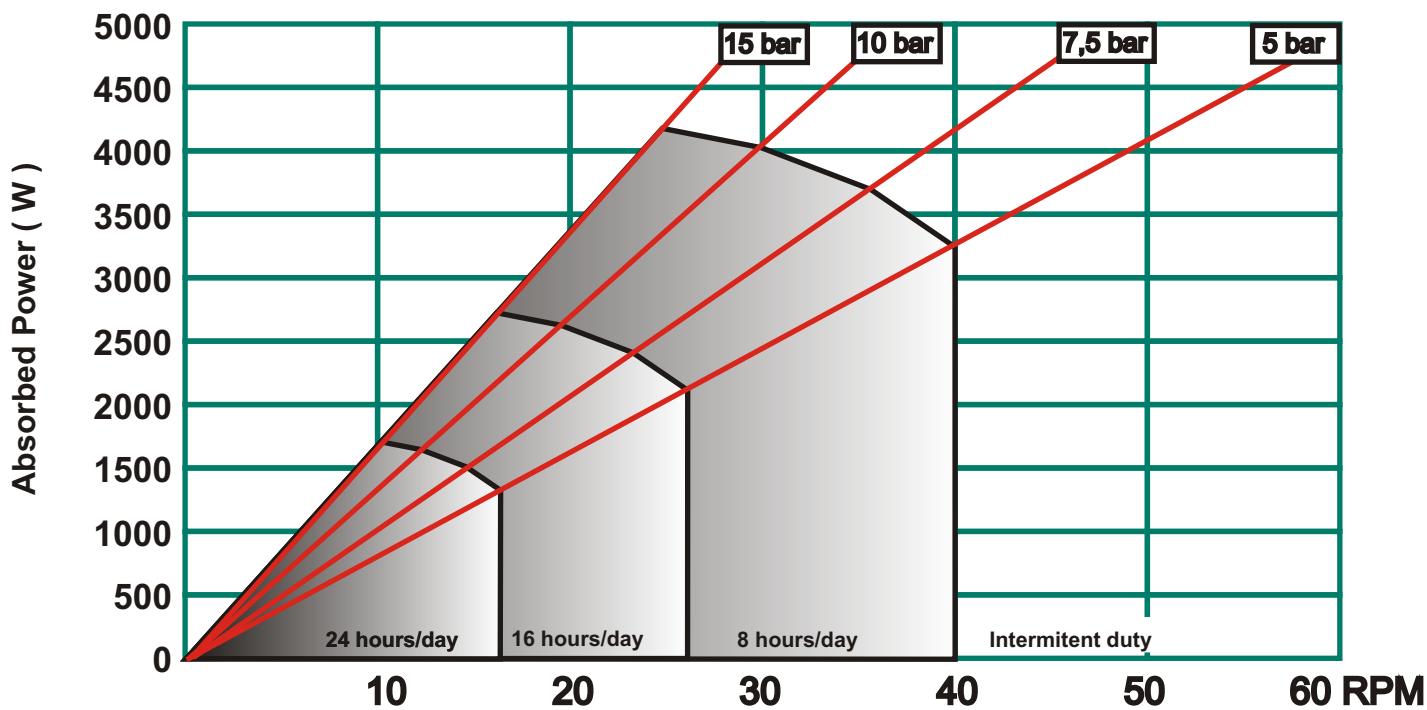

RBT-60 Model

Performance curve

1.3.4.4 RBT-60 performance - 30/08/2013

Pressure (bar)	Nominal Torque (Nm)
Minimum starting torque	800
5	800
7,5	1000
10	1300
15	1700