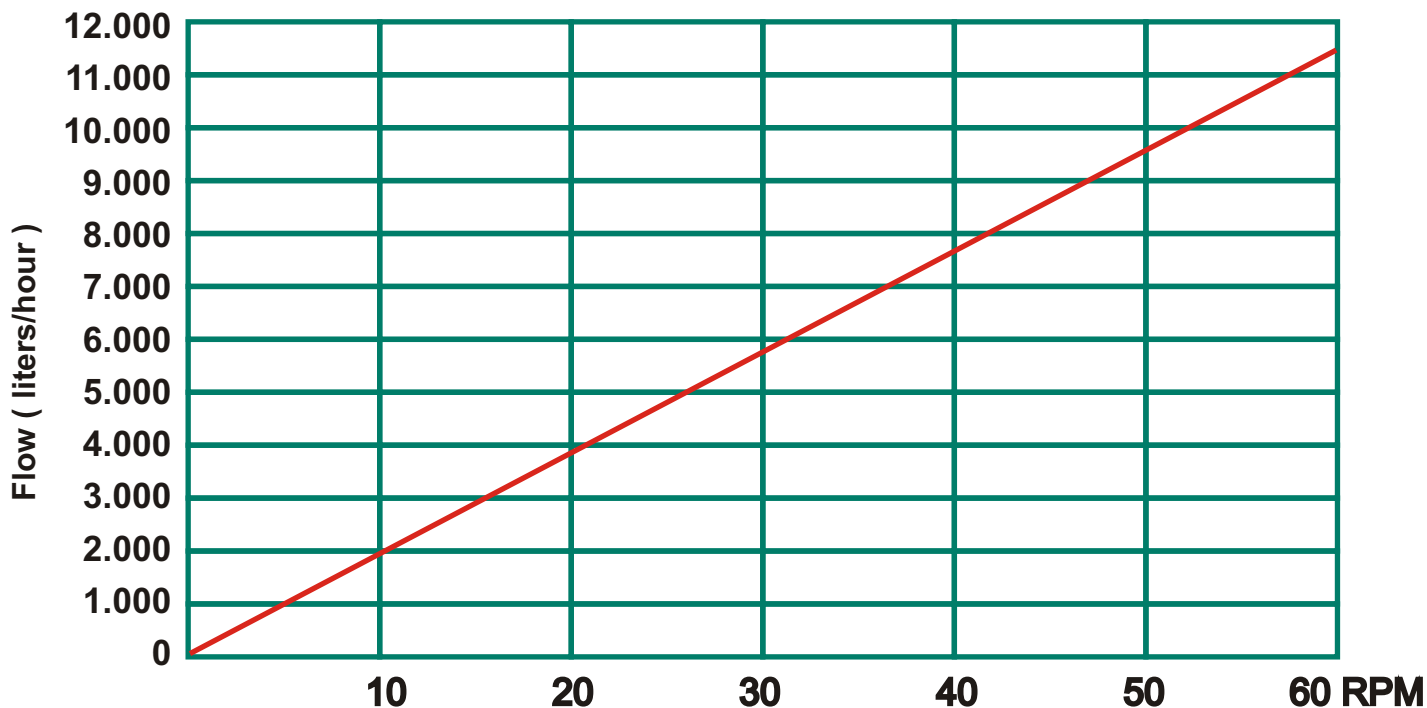

RBT-60 Model

Performance curve

1.3.4.4 RBT-60 performance - 30/08/2013

Pressure (bar)	Nominal Torque (Nm)
Minimum starting torque	800
5	800
7,5	1000
10	1300
15	1700