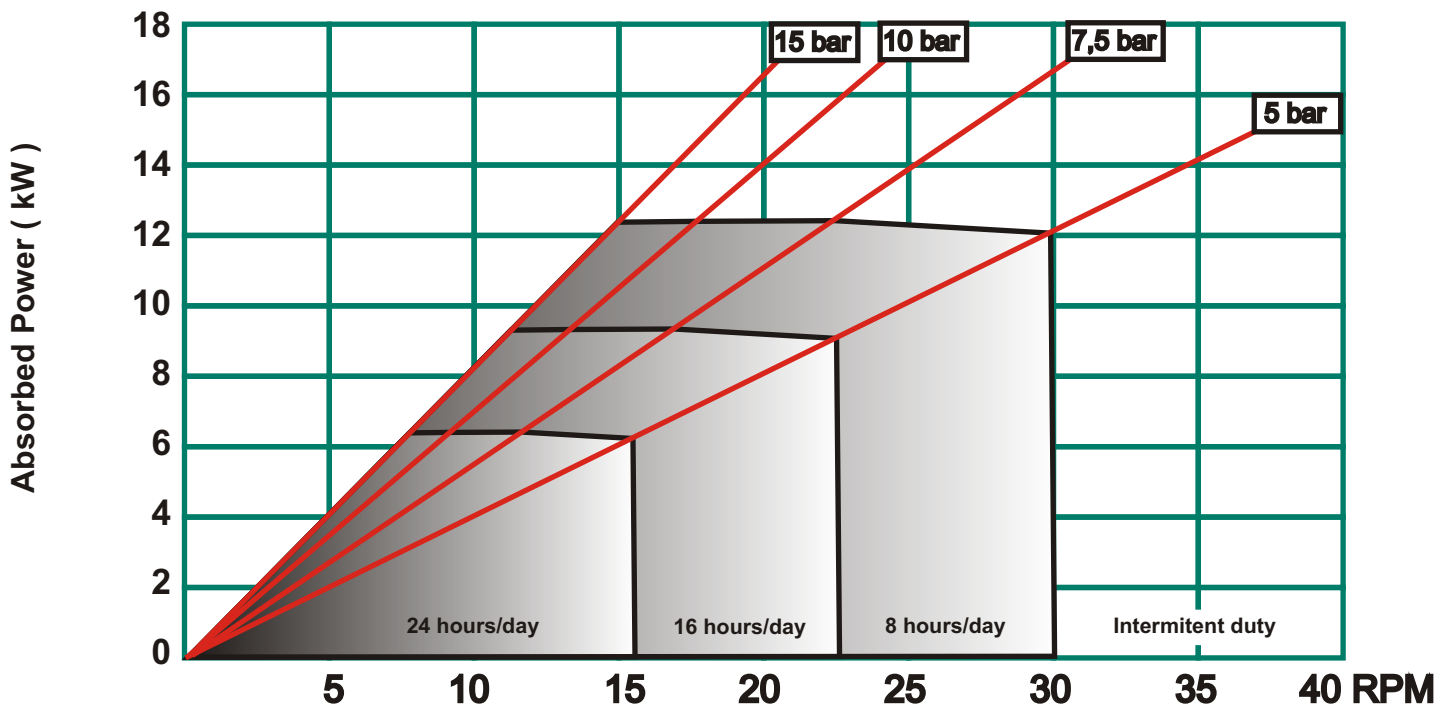

RBT-100 Model

Performance curve

Torque (Nm)

Pressure (bar)	Nominal Torque (Nm)
Minimum starting torque	3100
5	3800
7,5	5400
10	6700
15	8100