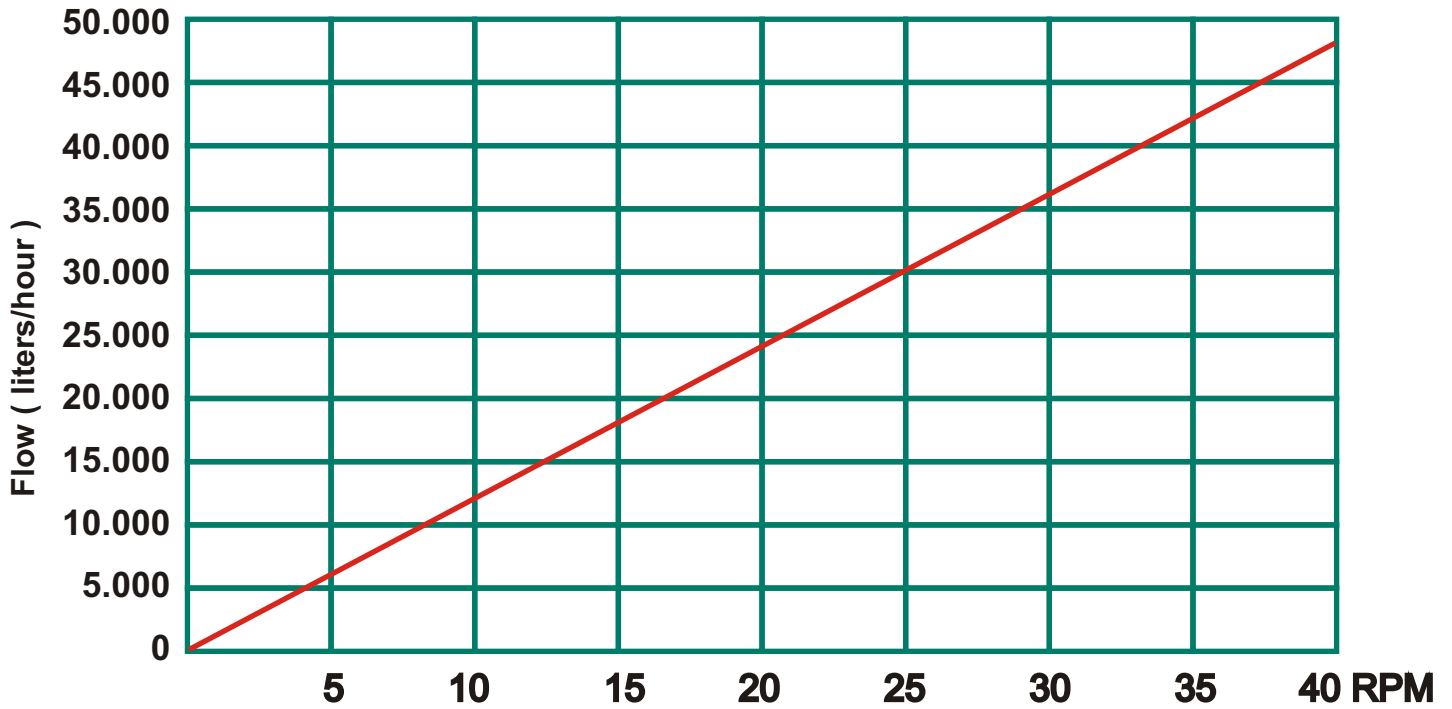

RBT-100 Model

Performance curve

Torque (Nm)

Pressure (bar)	Nominal Torque (Nm)
Minimum starting torque	3100
5	3800
7,5	5400
10	6700
15	8100