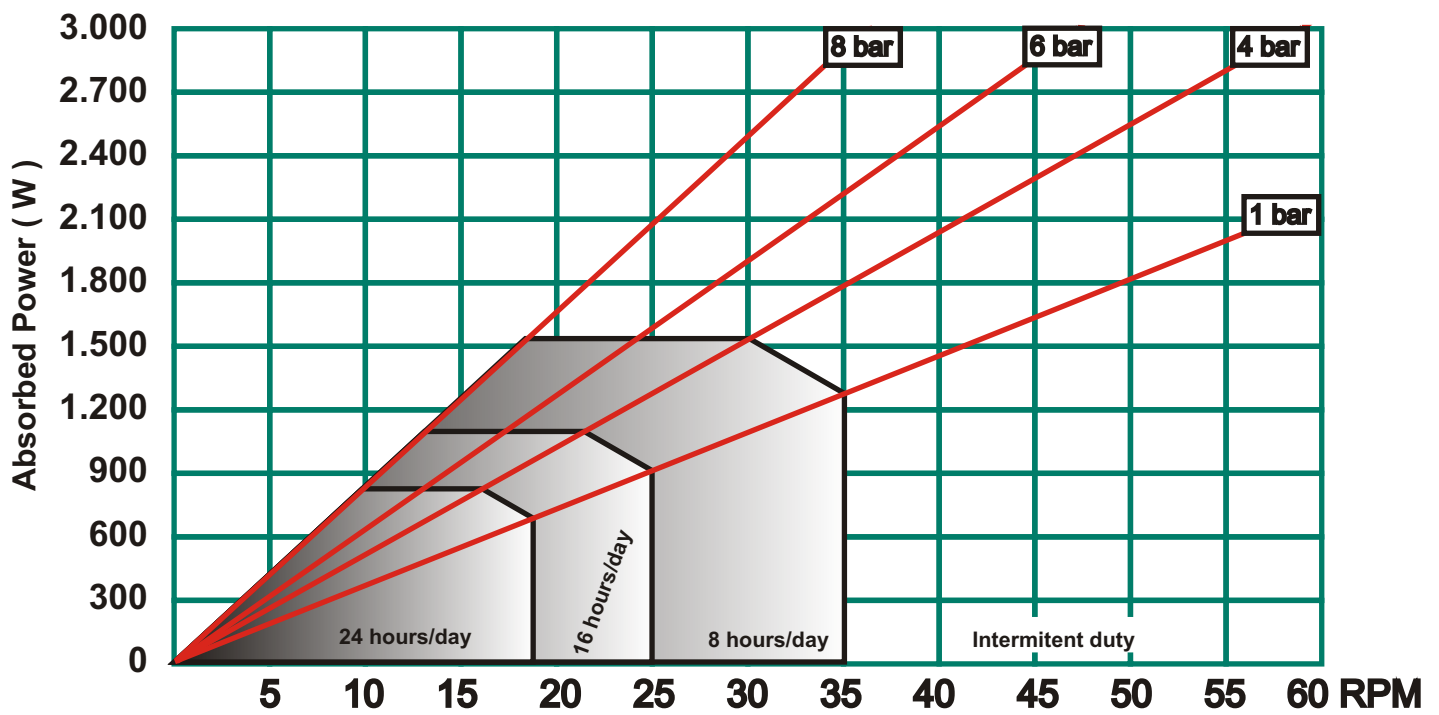

### FMP-60 Model

#### Performance curve

1.3.3.4 FMP-60 performance - 30/08/2013

Torque ( Nm )	Pressure ( bar )	Nominal Torque ( Nm )
	Minimum starting torque	
	1	340
	4	500
	6	610
	8	800