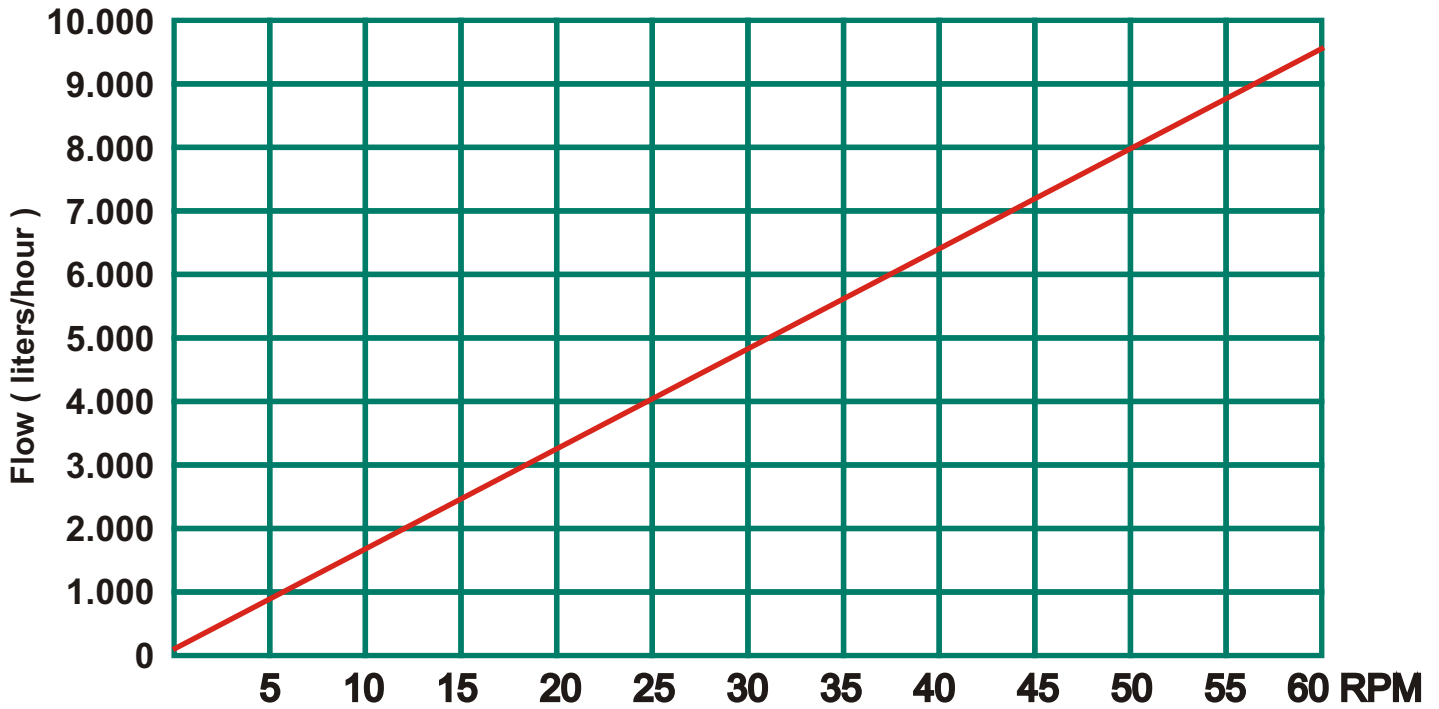

### FMP-60 Model

#### Performance curve

1.3.3.4 FMP-60 performance - 30/08/2013

Torque ( Nm )	Pressure ( bar )	Nominal Torque ( Nm )
	Minimum starting torque	
	1	340
	4	500
	6	610
	8	800