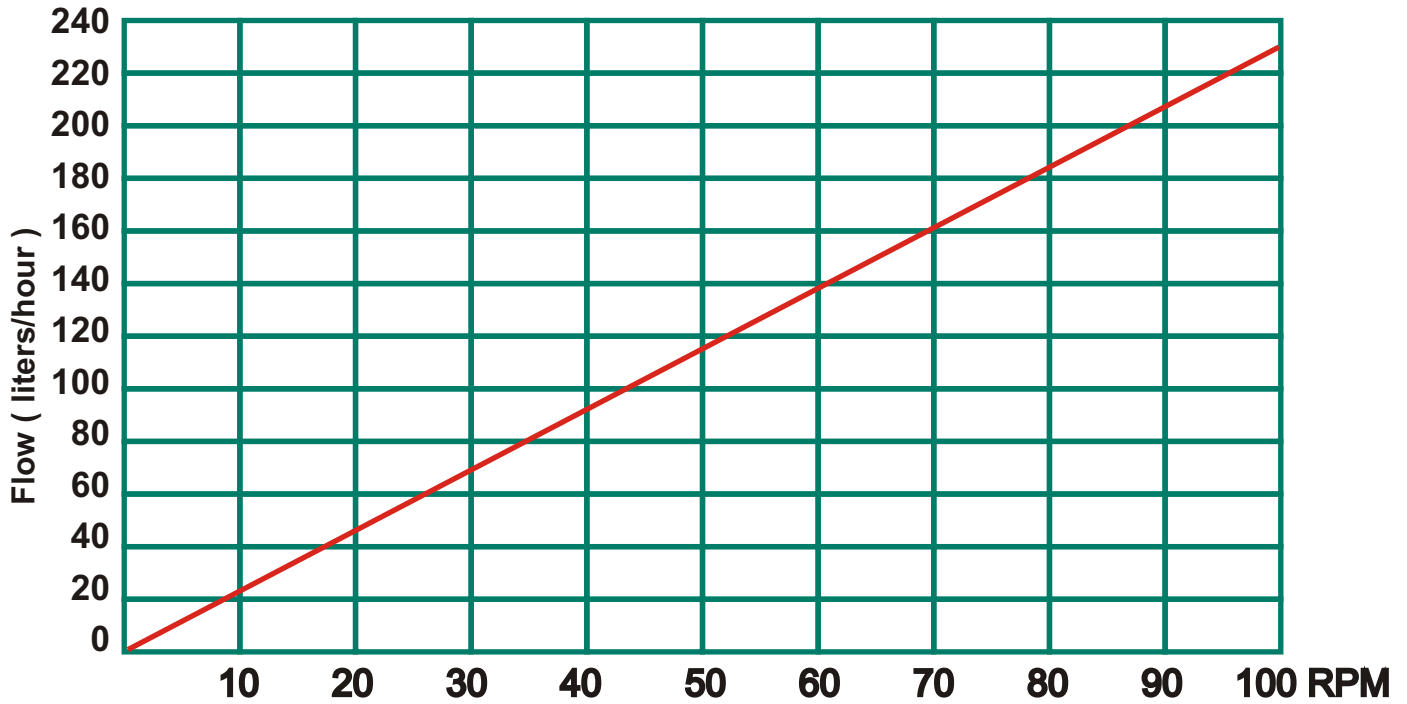

AMP-13B Model

Performance curve

1.3.2.2 AMP-13B performance - 30/08/2013

Torque (Nm)

Pressure (bar)	Nominal Torque (Nm)
1	20
4	23
6	26
8	30