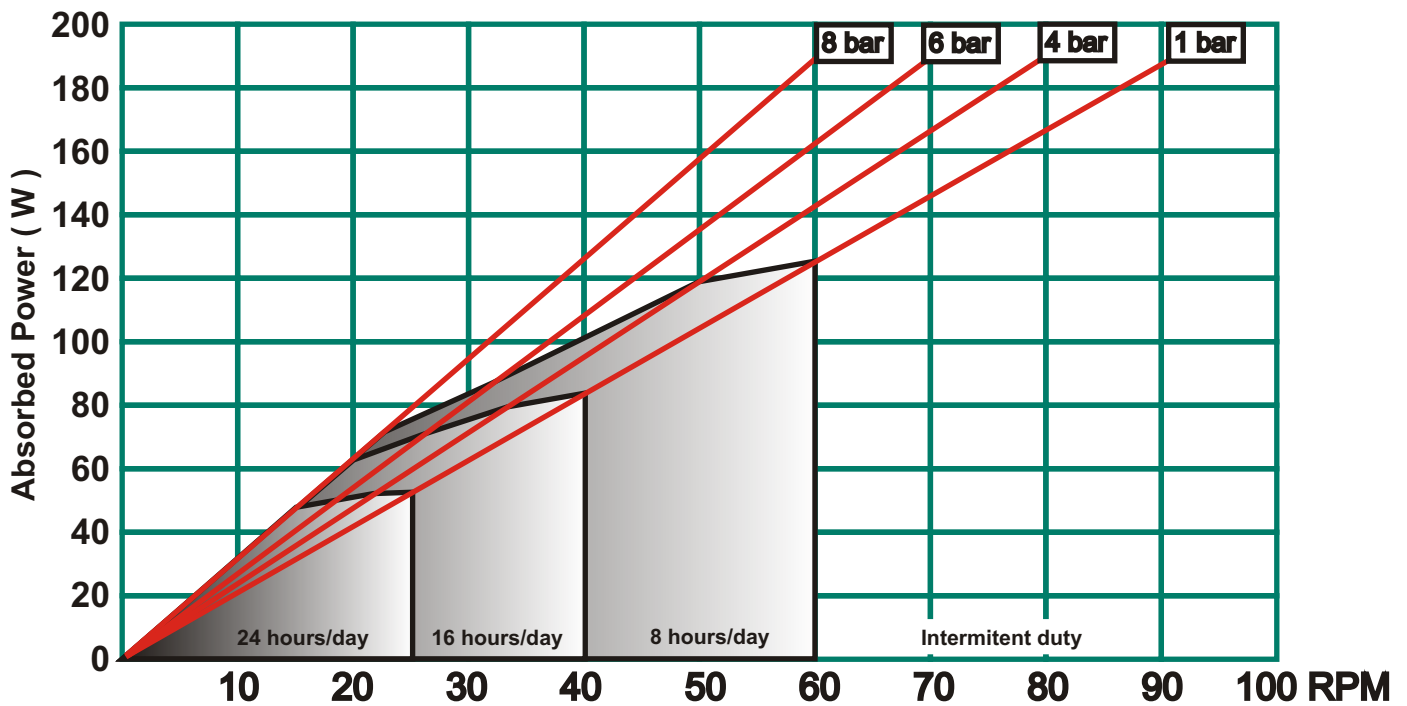

AMP-13B Model

Performance curve

1.3.2.2 AMP-13B performance - 30/08/2013

Torque (Nm)

Pressure (bar)	Nominal Torque (Nm)
1	20
4	23
6	26
8	30